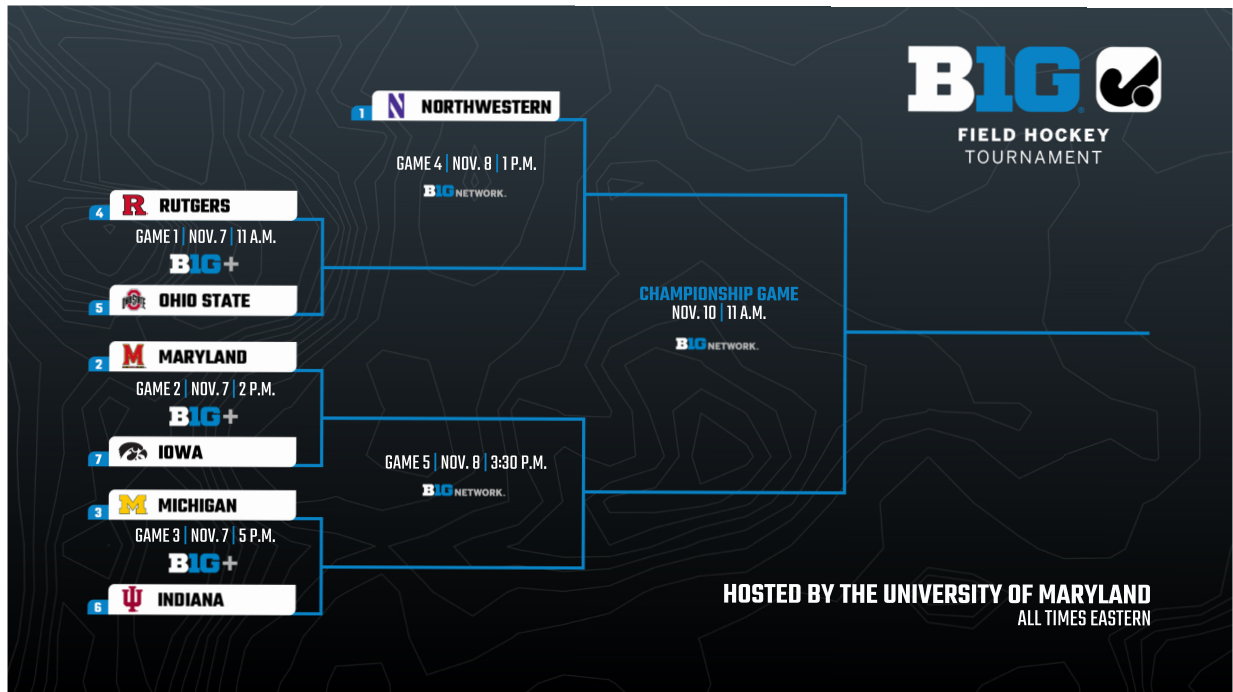

FIELD HOCKEY TOURNAMENT

2024 BIG TEN STANDINGS

PL	SCHOOL	BIG	ALL
1.	#1 Northwestern	8-0	18-0
2.	#5 Maryland	6-2	12-5
3.	#9 Michigan	5-3	12-4
4.	Rutgers	4-4	7-8
	#7 Ohio State	4-4	14-4
	#19 Indiana	4-4	9-8
7.	#16 Iowa	2-6	9-8
	Penn State	2-6	8-9
9.	Michigan State	1-7	8-10

Records as of Nov. 6
National rankings by NFHCA

32nd Big Ten Field Hockey Tournament
November 7-10, 2024
University of Maryland
Field Hockey and Lacrosse Complex
College Park, Md.

INDIANA HOOSIERS

NO	NAME	YR	POS	HOMETOWN
0	Brooke Ross	Gr.	GK	Winchester, Mass.
1	Jemima Cookson	Gr.	F	Morpeth, England
2	Kate Longo	Fr.	B	Charlotte, N.C.
3	Kayla Kiwak	Jr.	F	Harding, Pa.
4	Sydney Keld	Gr.	B	Middletown, Del.
5	Keke Sluiter	Fr.	M	Nieuw-Venep, Netherlands
6	Meghan Dillon	Gr.	F	Phoenixville, Pa.
7	Arabella Loveridge	Sr.	GK	Auckland, New Zealand
8	Kylie Dawson	Jr.	B	Audubon, N.J.
9	Ava Winner	So.	F	Lutherville, Md.
10	Anna Mozeleski	Jr.	M/F	Kingston, Pa.
11	Morgan Qualls	Fr.	B	Randallstown, Md.
12	Josie Naeger	Fr.	F/M	Saint Louis, Mo.
13	Elen Nicholls	So.	B	Deal, England
14	Charlotte Gласper	Fr.	F/M	Shaker Heights, Ohio
15	Yip van Wonderen	Sr.	B	Heemstede, Netherlands
16	Mijntje Hagen	Fr.	F	Zeist, Netherlands
18	Meredith Lee	Sr.	F	Louisville, Ky.
21	Emma Thompson	Jr.	B	Auckland, New Zealand
23	Lara Mortz	Gr.	M	Hamburg, Germany
24	Javi Baeza	So.	M	Shaker Heights, Ohio
25	Maggie Carter	Sr.	M	Shaker Heights, Ohio
26	Sadie Canelli	Fr.	GK	Boxford, Mass.
27	Theresa Ricci	So.	F/M	Garnet Valley, Pa.
28	Sofia Arrebola Garcia	Sr.	M	Santander, Spain
29	Cecilia Maixner	So.	B	Ann Arbor, Mich.
32	Iman Aicha Tabbai Marzocca	Fr.	F	Tandil, Argentina
33	Hannah Riddle	So.	B/M	Louisville, Ky.
34	Inés Garcia Prado	So.	M	Madrid, Spain